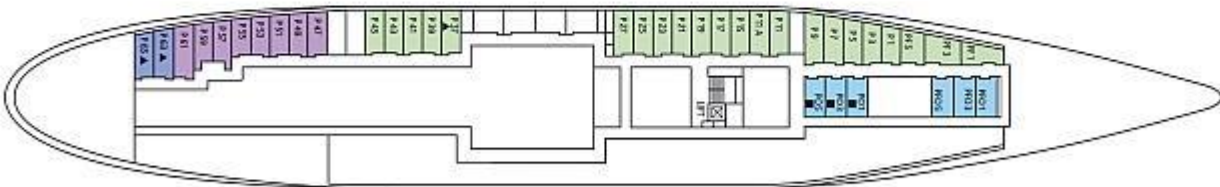

Jupiter Deck

Hera Deck

Apollo Deck

Venus Deck

Dionysos Deck

Poseidon Deck

Symbol Legend

- b = with bathtub
- m = 1 double bed
- ms = 1 double bed, 1 sofa bed
- ▲ = 2 lower beds, 1 upper bed
- = 2 lower beds, 2 upper beds
- <D> = connecting cabins

Nereus Deck

Deck plans and cabin layout are given pure as a guide. Size and layout may vary within some category

Cabin Descriptions

Cat.	Description	Number of Cabins
SA*	Deluxe Oceanview Suite (double bed, private bath with tub/shower)	5