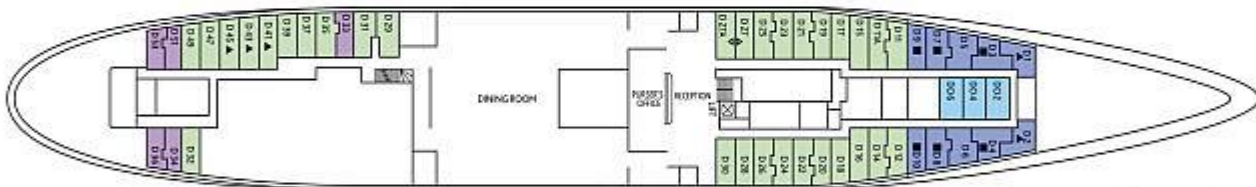

Jupiter Deck

Hera Deck

Apollo Deck

Venus Deck

Dionysos Deck

Poseidon Deck

Symbol Legend

- b = with bathtub
- m = 1 double bed
- ms = 1 double bed, 1 sofa bed
- ▲ = 2 lower beds, 1 upper bed
- = 2 lower beds, 2 upper beds
- <D> = connecting cabins

Nereus Deck

Deck plans and cabin layout are given pure as a guide. Size and layout may vary within some category

Cabin Descriptions

Cat.	Description	Number of Cabins
SA*	Deluxe Oceanview Suite (double bed, private bath with tub/shower)	5