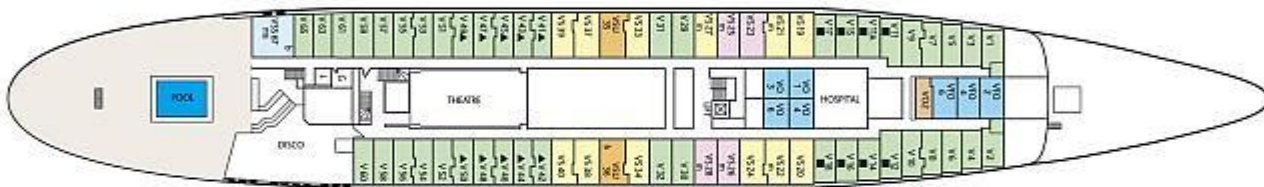

Jupiter Deck

Hera Deck

Apollo Deck

Venus Deck

Dionysos Deck

Poseidon Deck

Symbol Legend

- b = with bathtub
- m = 1 double bed
- ms = 1 double bed, 1 sofa bed
- ▲ = 2 lower beds, 1 upper bed
- = 2 lower beds, 2 upper beds
- <D> = connecting cabins

Nereus Deck

Deck plans and cabin layout are given pure as a guide. Size and layout may vary within some category

Cabin Descriptions

Cat.	Description	Number of Cabins
SA*	Deluxe Oceanview Suite (double bed, private bath with tub/shower)	5